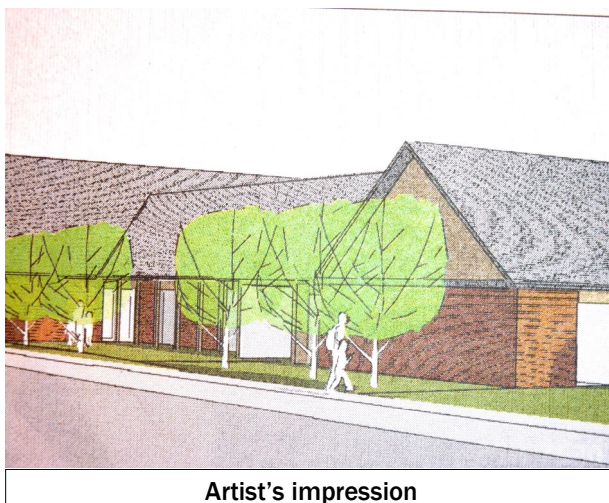

## October date for New Community Centre

Work on our new Portchester Community Centre is set to start in February with a completion date of October this year.

The new centre will be built on land just south of the existing old centre. This will allow the existing centre to be used right up until the new centre opens. Once the new centre is completed the old building will be demolished and the site landscaped.